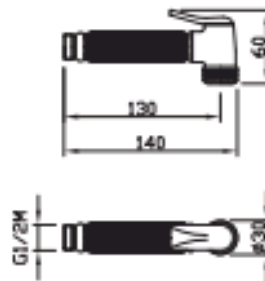

Standard

Shut-off Standard
18300/RIG-CR

TECHNICAL INFORMATION

Brass one jet push lever shower with lined handle. CHROME

FEATURES

rain jet

dripless

PICTURE

TECHNICAL DRAWING

SPARE PARTS

FINISHINGS