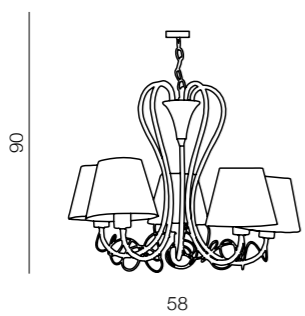

Giulietta

66

26

15

Giulietta wall

AZ0516
E14 1x 40W
metal/paint/fabric

28

35

Giulietta 2 wall

AZ0513
E14 2x 40W
metal/paint/fabric

Princessa

67

Giulietta 5
AZ0515
E14 5x 40W
metal/paint/fabric