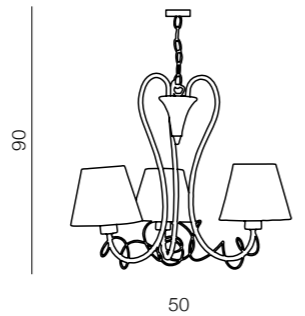

Giulietta 3
AZ0514
E14 3x 40W
metal/paint/fabric