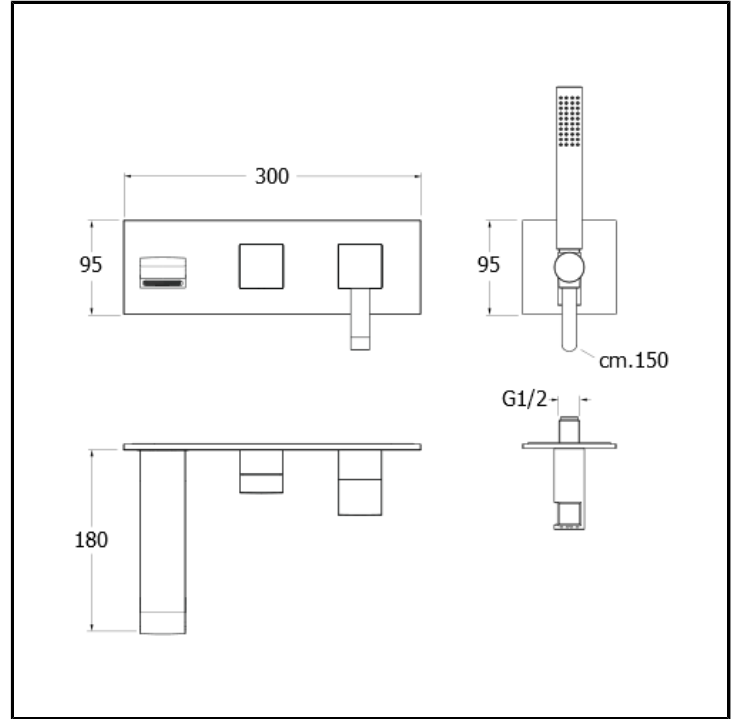

CRIQM103

Bath/shower mixer external parts for CRICS100 (right side) - CRICS101 (left side) with 3 outlet diverter, anti-lime hand shower, LONG LIFE flexible hose and metal plate

FINITURE

- White matt
- Chrome
- Black matt

CHARACTERISTICS

-

FEATURES FROM TECHNOLOGIES

-
-

COMMAND

- Monocontrol

INSTALLATION

- Wall