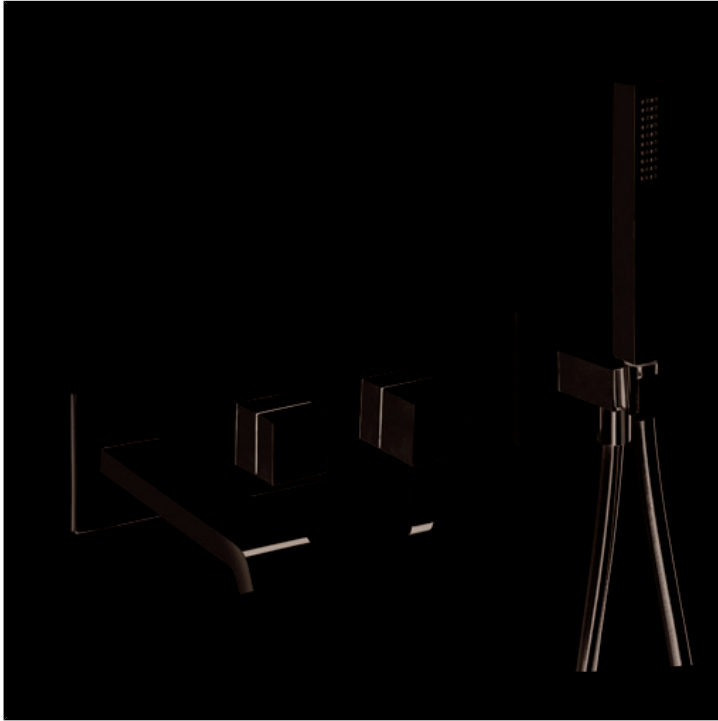

CRIQM103

Bath/shower mixer external parts for CRICS100 (right side) - CRICS101 (left side) with 3 outlet diverter, anti-lime hand shower, LONG LIFE flexible hose and metal plate

FINITURE

- White matt
- Chrome
- Black matt

CHARACTERISTICS

-

FEATURES FROM TECHNOLOGIES

-
-

COMMAND

- Monocontrol

INSTALLATION

- Wall