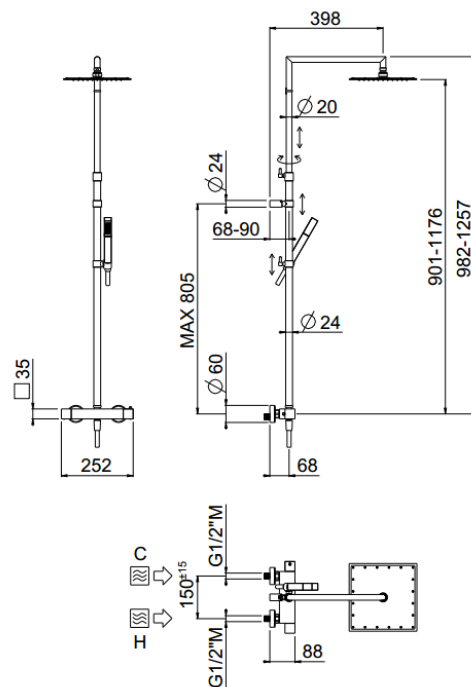

Extreme Square telescopic

Extreme Square telescopic, MySlim shower head
00-1229E-CR

TECHNICAL INFORMATION

Telescopic shower column including exposed thermostatic mixer with diverter, turning bar with adjustable mounting. Non-liming square ultra-thin shower head 240x240 in stainless steel. ABS non-liming one jet square shower. Smooth double anti-torsion PVC flexible hose, cm 150. CHROME

Flow rate:
x rubinetto

PICTURE

SPARE PARTS

ORIC032
2 vie / ways

ORIC031
T°

FEATURES

Rain jet

Non-liming

adjustable
telescopic shower
column

double anti-
torsion

TECHNICAL DRAWING

FINISHINGS