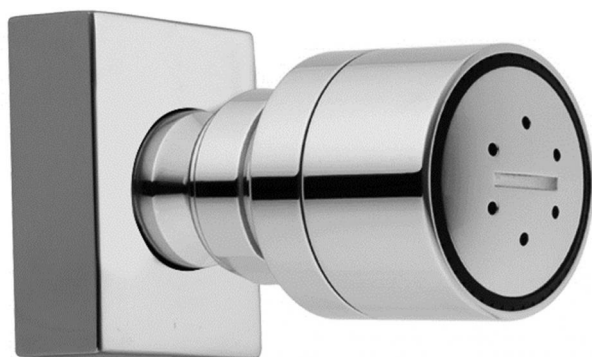

Body jet

Side Square body jet
24957-CR

TECHNICAL INFORMATION

Adjustable exposed body jet with square rosette 60x60 mm, 2 hydromassage jets with 90% STOP. CHROME

Flow rate:
4,5 l/min

FEATURES

Side jet
hydromassage

Lateral jets

PICTURE

TECHNICAL DRAWING

SPARE PARTS

FINISHINGS