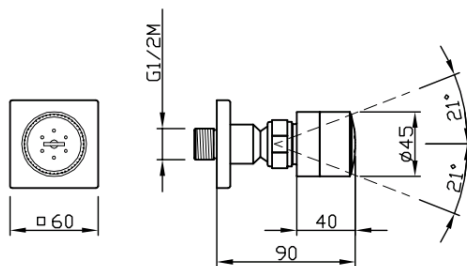

Body jet

Side Square body jet
24957-CR

TECHNICAL INFORMATION

Adjustable exposed body jet with square rosette 60x60 mm, 2 hydromassage jets with 90% STOP. CHROME

Flow rate:
4,5 l/min

FEATURES

Side jet
hydromassage

Lateral jets

PICTURE

TECHNICAL DRAWING

SPARE PARTS

FINISHINGS