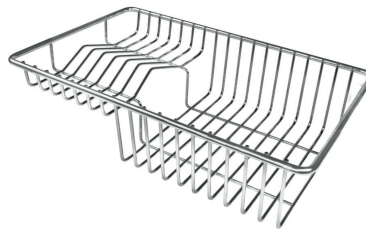

TECHNICAL DATA

OPTIONAL ACCESSORIES

Glass chopping board 8631 300

Glass chopping board 8633 300

HPDE Chopping board 8657 001

HPDE Twin chopping board 8644 101

Iroko-wood chopping board 8647 000

Iroko-wood chopping board with stainless steel colander 8644 042

Iroko-wood sliding chopping board 8643 000

Iroko-wood sliding chopping board 8644 041

Stainless steel basket 8611 000

Stainless steel plate rack 8100 301

Stainless steel plate rack 8100 303

White bowl 8153 100

White colander 8151 100

Graters kit with ring-holder and food collection tray 8159 101

WARNING:

The accessories 8159101, 8100303,8151000 are only usable in combination with 8644101

RECOMMENDED PAIRINGS

Mixer Tap KS Plus 8522 000