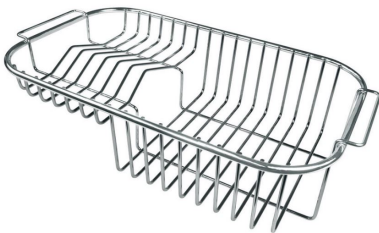

Deep bowls This bowls reach an important depth, over 20 cm, thanks to the advanced production technology, that can be offer great capiciency and practicity in all the washing operations.

Sliding brackets

TECHNICAL DATA

OPTIONAL ACCESSORIES

Glass chopping board 8631 300

Glass chopping board 8633 300

HPDE Chopping board 8657 001

HPDE Twin chopping board 8644 101

Iroko-wood chopping board 8647 000

Iroko-wood chopping board with stainless steel colander 8644 042

Iroko-wood sliding chopping board 8643 000

Iroko-wood sliding chopping board 8644 041

Stainless steel basket 8611 000

Stainless steel plate rack 8100 301

Stainless steel plate rack 8100 303

White bowl 8153 100