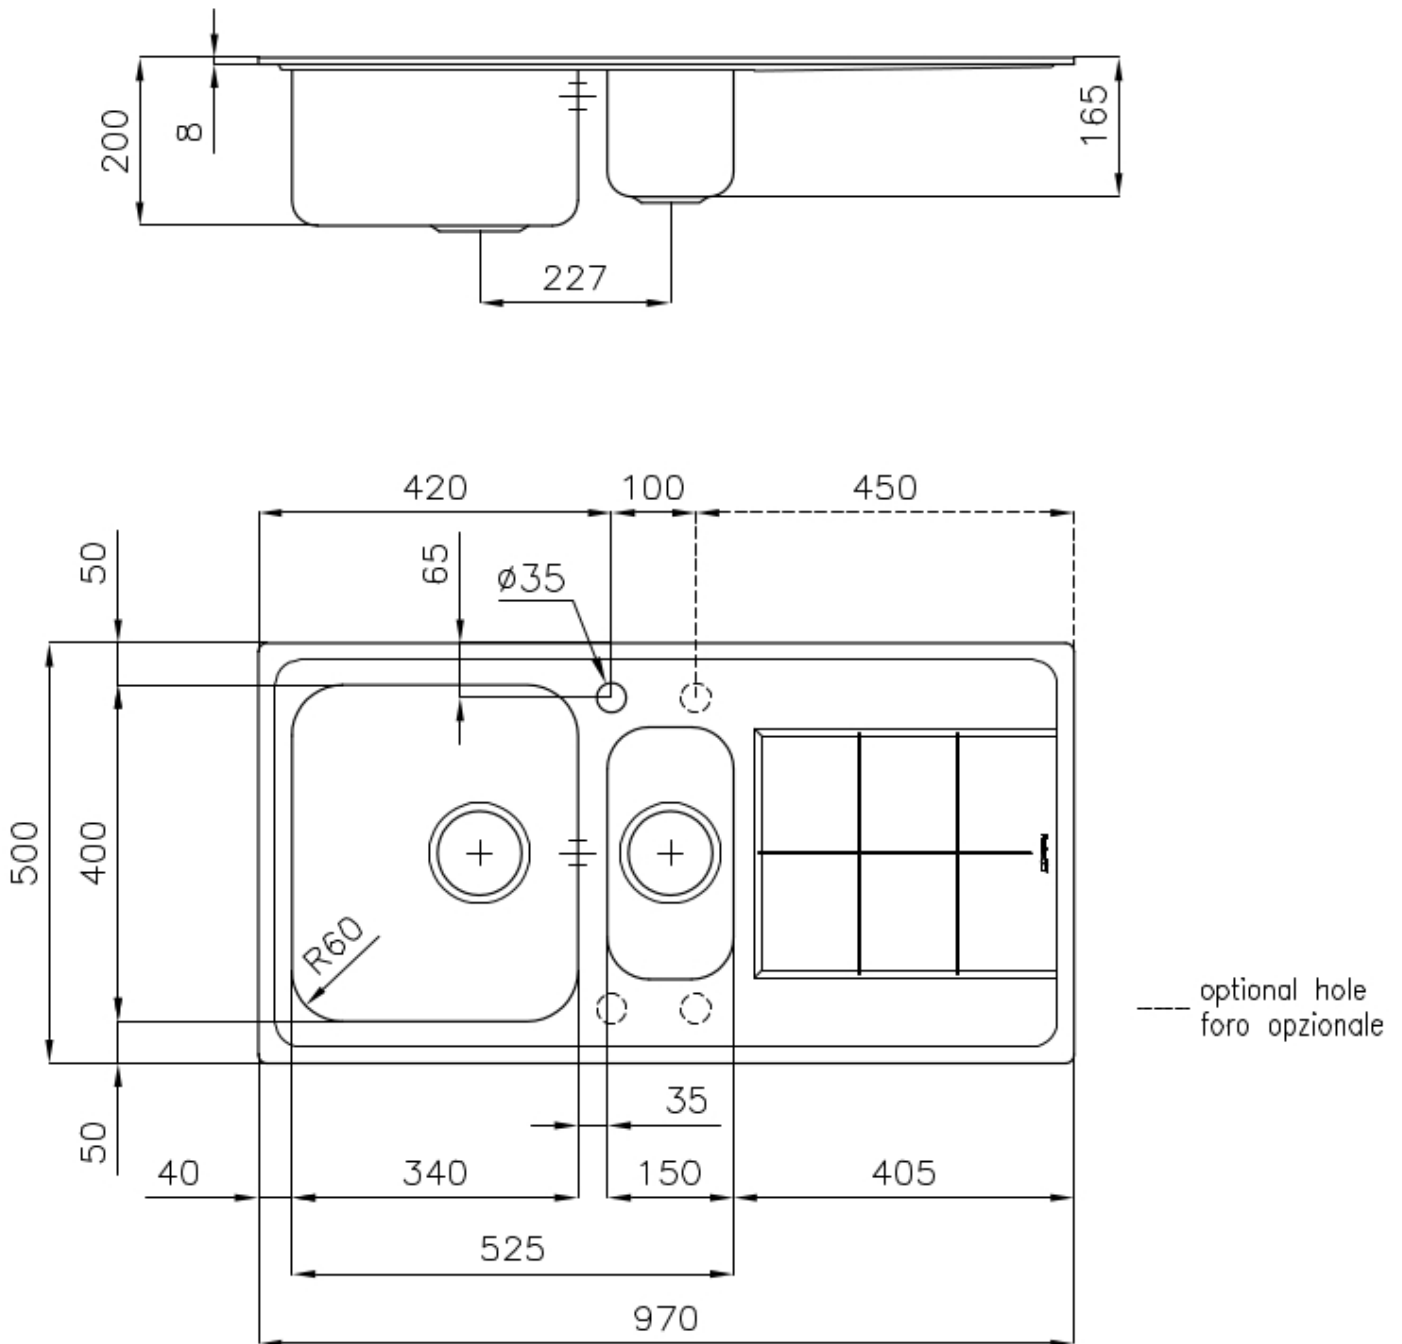

TECHNICAL DATA

OPTIONAL ACCESSORIES