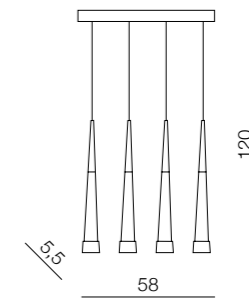

Brina

180

1 CHROME

2 BLACK

LED
Brina 31

- 1 **AZ1046** (chrome)
- LED 31x 7W, 23870 lm
iron/aluminum/acrylic

LED
Brina 24

- 1 **AZ0935** (chrome)
- LED 24x 7W, 18480 lm
iron/aluminum/acrylic

LED
Brina 6

- 1 **AZ0934** (chrome)
 - 2 **AZ0956** (black)
- LED 6x 7W, 4620 lm
iron/aluminum/acrylic

LED
Brina 1

- 1 **AZ0932** (chrome)
 - 2 **AZ0954** (black)
- LED 1x 7W, 770 lm
iron/aluminum/acrylic