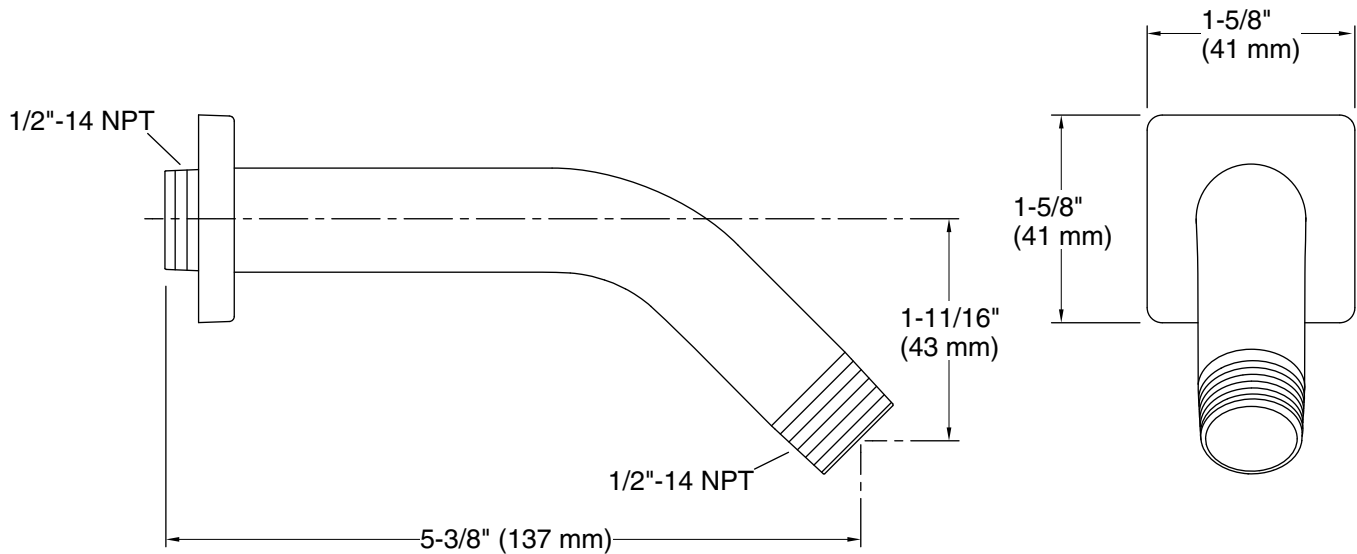

Honesty®
Shower Arm and Flange
K-20005

Features

- 1/2" NPT connection.
- Coordinates with other products in the Honesty collection.
- 5-3/4" x 5-1/3" x 2-11/16"

Material

- Brass construction.

Recommended Products/Accessories

Color Code Description

 CP Polished Chrome

Technical Information

All product dimensions are nominal.

Installation Type: Wall-mount

Material: Metal

Notes

Install this product according to the installation guide.