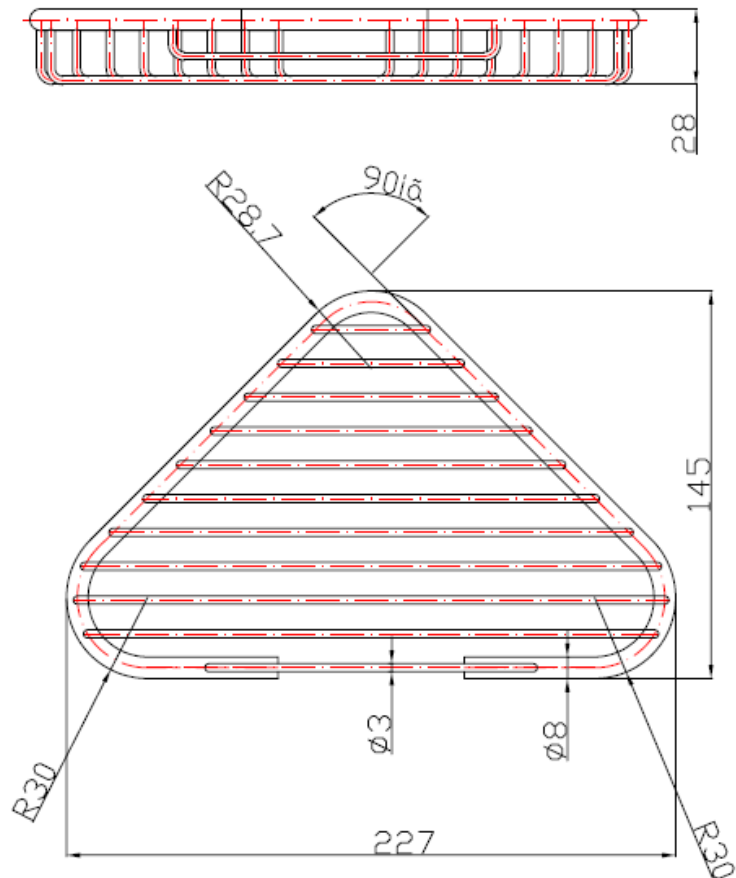

MEDICROM

Triangular soap dish

AC0964C
Bright finish

General Description

- Surface mounted triangular soap dish, made in chrome brass bright finish.
- Designed with a contemporary and modern style
- Model suitable for the hotel sector and for collectivities. Model suitable for public use.
- With no removable components.
- To be mounted to the wall by means of 4 screws.

Components & materials

- **AC0964C:** triangular soap dish made in chrome brass, bright finish.
- **MAIN STRUCTURE:** made in solid chrome brass bar \varnothing 8 mm
- **RODS:** made in solid chrome brass bar \varnothing 3 mm

Technical Specifications

General dimensions	28x 227 x 145 mm
Main structure diameter	\varnothing 8 mm
Rod diameter	\varnothing 3 mm

Dimensions

Dimensions: \pm 4%

OPERATION

No specific instructions for its use required.