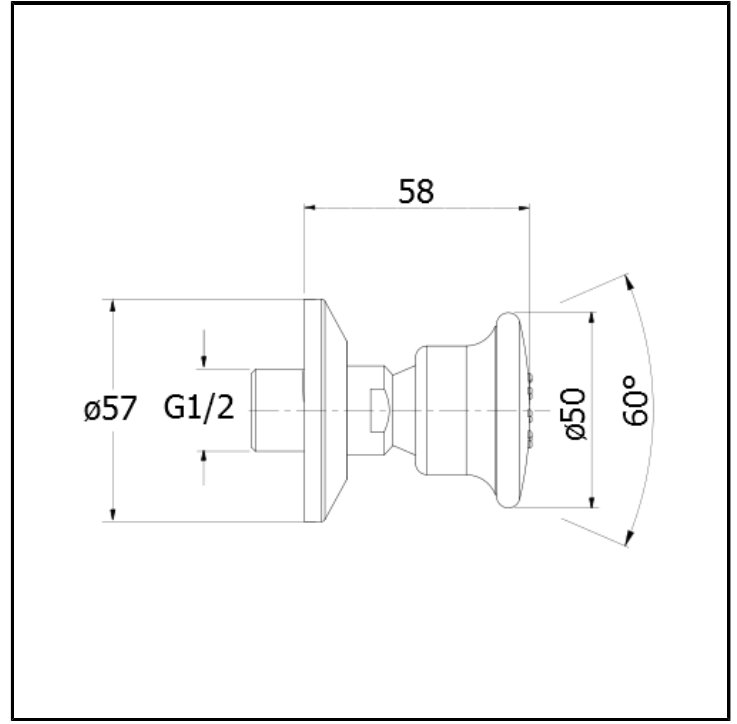

Anti-lime body jet

FINITURE

 Chrome

CHARACTERISTICS

- Waterfall and body jet

FEATURES FROM TECHNOLOGIES

-

INSTALLATION