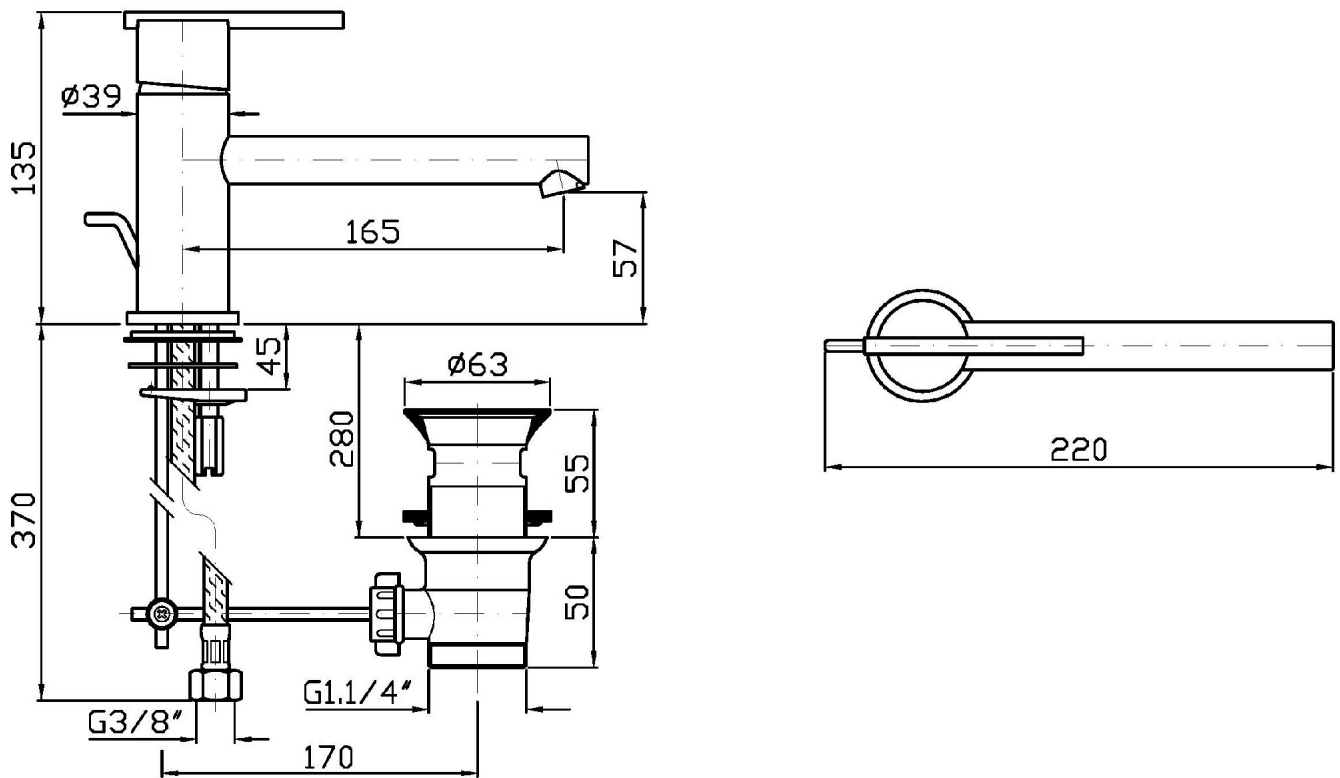

Single lever basin mixer with extended spout, aerator, 1 ¼" pop-up waste, flexible tails.

Finiture / Finishes

Cromo / Chrome

ZXS

ZXS683 Disegno Complessivo / Overall Drawing

ZXS

ZXS683

Esplosi / Exploded

ZXS

ZXS683 Portate / Flowrates (lt/min)

PRESSIONE PRESSURE	1 BAR	2 BAR	3 BAR	4 BAR	5 BAR
LAVABO BASIN	4,3	6,3	7,8	9,1	10,2
P1					
P2					
P3					
P4					
P5					

ZXS

ZXS683 Pesì e Misure / Weights and Sizes

Peso (Kg) Weight (lb)	1,755 (Kg)	3,869073 (lb)
Volume (dc3) - (in3)	4,05 (dc3)	0,000247 (in3)
h (mm) - (in)	70 (mm)	2,755907 (in)
L1 (mm) - (in)	150 (mm)	5,905515 (in)
L2 (mm) - (in)	385 (mm)	15,1574885 (in)