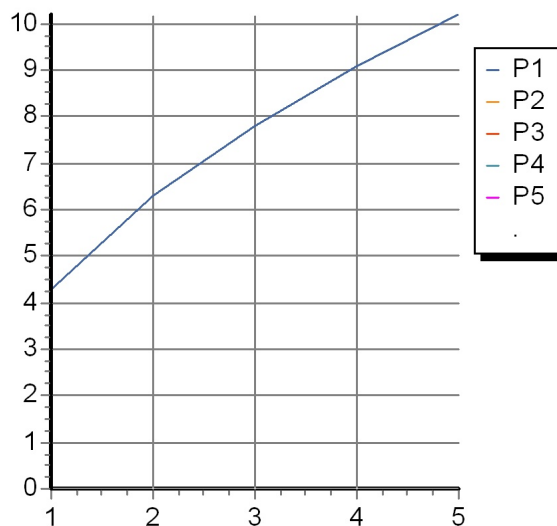

Single lever basin mixer with extended spout, aerator, 1 ¼" pop-up waste, flexible tails.

Finiture / Finishes

Cromo / Chrome

ZXS

ZXS683 Disegno Complessivo / Overall Drawing

ZXS

ZXS683

Esplosi / Exploded

ZXS

ZXS683 Portate / Flowrates (lt/min)

PRESSIONE PRESSURE	1 BAR	2 BAR	3 BAR	4 BAR	5 BAR
LAVABO BASIN	4,3	6,3	7,8	9,1	10,2
P1					
P2					
P3					
P4					
P5					

ZXS

ZXS683 Pesì e Misure / Weights and Sizes

Peso (Kg) Weight (lb)	1,755 (Kg)	3,869073 (lb)
Volume (dc3) - (in3)	4,05 (dc3)	0,000247 (in3)
h (mm) - (in)	70 (mm)	2,755907 (in)
L1 (mm) - (in)	150 (mm)	5,905515 (in)
L2 (mm) - (in)	385 (mm)	15,1574885 (in)