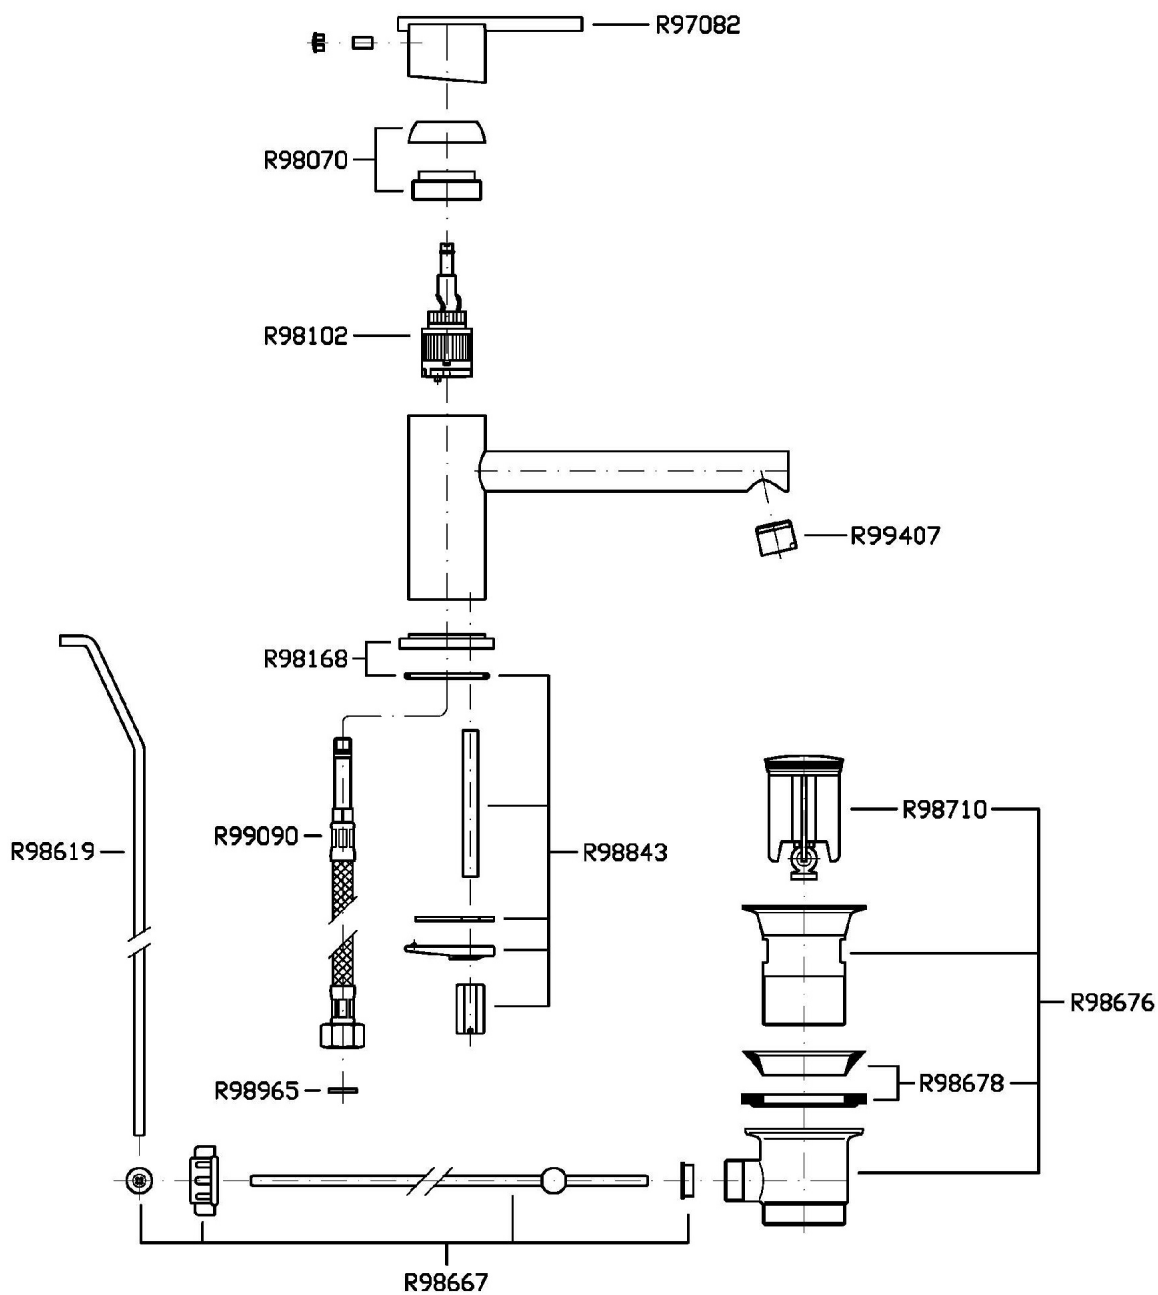

Single lever basin mixer with extended spout, aerator, 1 ¼" pop-up waste, flexible tails.

Finiture / Finishes

Cromo / Chrome

ZXS

ZXS683 Disegno Complessivo / Overall Drawing

ZXS

ZXS683

Esplosi / Exploded

ZXS

ZXS683 Portate / Flowrates (lt/min)

PRESSIONE PRESSURE	1 BAR	2 BAR	3 BAR	4 BAR	5 BAR
LAVABO BASIN	4,3	6,3	7,8	9,1	10,2
P1					
P2					
P3					
P4					
P5					

ZXS

ZXS683 Pesì e Misure / Weights and Sizes

Peso (Kg) Weight (lb)	1,755 (Kg)	3,869073 (lb)
Volume (dc3) - (in3)	4,05 (dc3)	0,000247 (in3)
h (mm) - (in)	70 (mm)	2,755907 (in)
L1 (mm) - (in)	150 (mm)	5,905515 (in)
L2 (mm) - (in)	385 (mm)	15,1574885 (in)