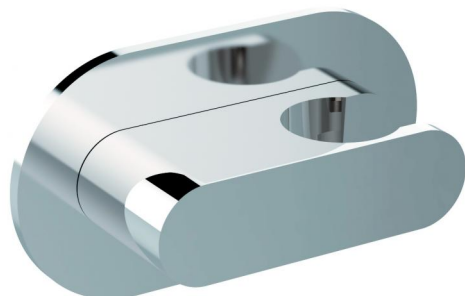

Wall mounted exposed holder

Wall mounted exposed fixed oval holder

32607-CR

TECHNICAL INFORMATION

Brass exposed fixed oval holder. CHROME

FEATURES

PICTURE

TECHNICAL DRAWING

SPARE PARTS

FINISHINGS