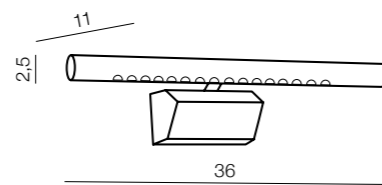

Lark

130

1 CHROME

2 ANTIQUE

3 SATIN NICKEL

Lark LED

- 1 AZ1698 (chrome)
- 2 AZ1700 (antique)
- 3 AZ1699 (satin nickel)

LED 4,3W, 260 lm
aluminium IP20