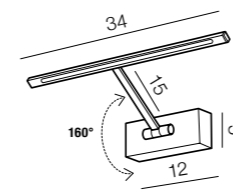

Monalisa 34 LED

- 1 AZ2640 (antique brass)
- 2 AZ2641 (chrome)
- 3 AZ2642 (satin nickel)
- 4 AZ2643 (black chrome)

LED 5,4W 200lm 3000K RA>90
metal