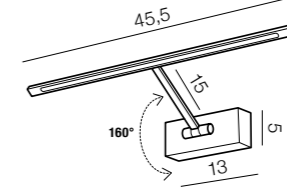

Monalisa 46 LED

- 1 AZ2644 (antique brass)
- 2 AZ2645 (chrome)
- 3 AZ2646 (satin nickel)
- 4 AZ2647 (black chrome)

LED 8W 275lm 3000K RA>90
metal