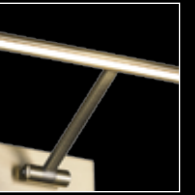

Monalisa

131

new